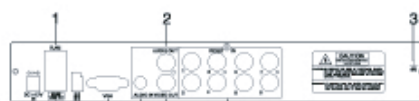

Specification

Rear Interface

DVR-8704E Rear Side

1. RJ45
2. AUDIO OUTPUT
3. GND
4. DC 12V IN
5. USB
6. RS485A/485B
7. VGA OUTPUT
8. AUDIO INPUT
9. VIDEO OUTPUT
10. VIDEO INPUT

DVR-8708E Rear Side

1. RJ45
2. AUDIO OUTPUT
3. GND
4. DC 12V IN
5. USB
6. RS 485A/485B
7. VGA OUTPUT
8. AUDIO INPUT
9. VIDEO OUTPUT
10. VIDEO INPUT

DVR-8716E Rear Side

1. VIDEO INPUT
2. GND
3. DC 12V IN
4. VGA OUTPUT
5. RJ45
6. USB
7. RS 485A/485B
8. ALARM IN/OUT
9. AUDIO INPUT
10. AUDIO OUTPUT
11. VIDEO OUTPUT

Models		8704E	8708E	8716E
System	User Interface	Graphic User interface(OSD Menu)		
Video	Video Input	4 channels	8 channels	16 channels
	Video Output	CVBS,VGA, HDMI		
	VGA	1024 * 768, 1280 * 1024, 1440 * 900, 1366 * 768		
	Display	1/4 optional	1/4/9 optional	1/4/9/16 optional
	Video Standard	PAL / NTSC		
Audio	Audio In/Out	1 in, 1 out		2 in, 1 out
	Audio Compress	ADPCM		
Recording & Storage	Image Quality	960H (WDI)		
	Video Compression	H.264 VBR/CBR		
	Resolution	4 CH 960H Record	2 CH 960H Record 6 CH WCIF Record	2 CH 960H Record 14 CH WCIF Record
	Video Bit Rate	CIF:384~768 Kbps HD1:512~1024 Kbps D1: 768~1536 Kbps(Optional)		
	Audio Bit Rate	32Kbps		
Storage	1 SATA HDD			
Alarm	Alarm In/Out	N/A	4 in, 1Out	
Setting	Recording	Manual/alarm/motion detection/timing		
	Domain name server	Support 88110,3322,dyndns,no-ip,changeip,dnsexit domain name server as default.		
	Network	RJ45 100 M Protocol: TCP/IP, PPPOE, SMTP,UPNP,DHCP and DDNS		
	Control Method	Remote control, USB mouse, panel control		
	Mobile Live View	iPhone /Android/iPad		
Backup	USB2.0, Network			
Com	Serial	RS485		
Working Environment		Working temperature: -10°C~+55°C; Working humid:< 90% Storage temperature: -20°C~+70°C; Storage humid:< 95%		
Power Supply		DC 12V		
Device Dimension		315 L*230 W*45 H(mm)		
Weight		1.5KG		