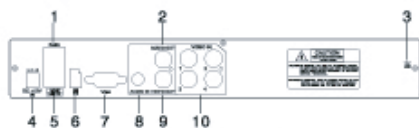

Specification

Rear Interface

DVR-8704E Rear Side

1. RJ45
2. AUDIO OUTPUT
3. GND
4. DC 12V IN
5. USB
6. RS485A/485B
7. VGA OUTPUT
8. AUDIO INPUT
9. VIDEO OUTPUT
10. VIDEO INPUT

DVR-8708E Rear Side

1. RJ45
2. AUDIO OUTPUT
3. GND
4. DC 12V IN
5. USB
6. RS 485A/485B
7. VGA OUTPUT
8. AUDIO INPUT
9. VIDEO OUTPUT
10. VIDEO INPUT

DVR-8716E Rear Side

1. VIDEO INPUT
2. GND
3. DC 12V IN
4. VGA OUTPUT
5. RJ45
6. USB
7. RS 485A/485B
8. ALARM IN/OUT
9. AUDIO INPUT
10. AUDIO OUTPUT
11. VIDEO OUTPUT

Models		8704E	8708E	8716E
System	User Interface	Graphic User interface(OSD Menu)		
Video	Video Input	4 channels	8 channels	16 channels
	Video Output	CVBS,VGA, HDMI		
	VGA	1024 * 768, 1280 * 1024, 1440 * 900, 1366 * 768		
	Display	1/4 optional	1/4/9 optional	1/4/9/16 optional
	Video Standard	PAL / NTSC		
Audio	Audio In/Out	1 in, 1 out		2 in, 1 out
	Audio Compress	ADPCM		
Recording & Storage	Image Quality	960H (WDI)		
	Video Compression	H.264 VBR/CBR		
	Resolution	4 CH 960H Record	2 CH 960H Record 6 CH WCIF Record	2 CH 960H Record 14 CH WCIF Record
	Video Bit Rate	CIF:384~768 Kbps HD1:512~1024 Kbps D1: 768~1536 Kbps(Optional)		
	Audio Bit Rate	32Kbps		
Storage	1 SATA HDD			
Alarm	Alarm In/Out	N/A	4 in, 1Out	
Setting	Recording	Manual/alarm/motion detection/timing		
	Domain name server	Support 88110,3322,dyndns,no-ip,changeip,dnsexit domain name server as default.		
	Network	RJ45 100 M Protocol: TCP/IP, PPPOE, SMTP,UPNP,DHCP and DDNS		
	Control Method	Remote control, USB mouse, panel control		
	Mobile Live View	iPhone /Android/iPad		
Backup	USB2.0, Network			
Com	Serial	RS485		
Working Environment		Working temperature: -10°C~+55°C; Working humid:< 90% Storage temperature: -20°C~+70°C; Storage humid:< 95%		
Power Supply		DC 12V		
Device Dimension		315 L*230 W*45 H(mm)		
Weight		1.5KG		